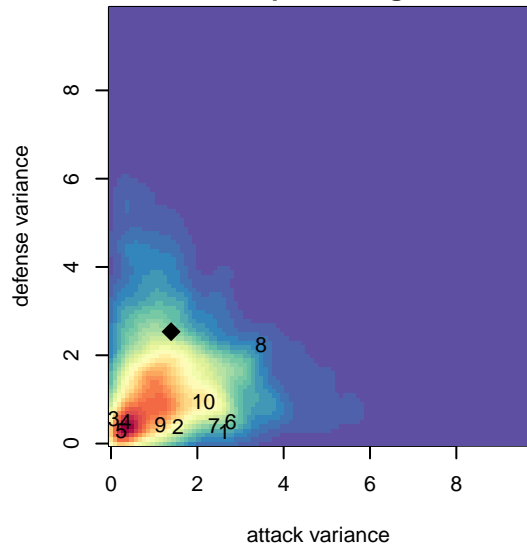

IE Surf Premier West G01

, CAS
G01 total strength=1784
attack=36.13 defense=25.39

alt names used:

Venues played:
2016 Surf Cup Super White U16
2016 FWRL CAS G01

**attack and defense variance (black dot)
relative to other teams
and top 10 in region**

**attack and defense rating
relative to others at age
and all opponents in last 13 months**

**attack and defense rating
relative to others at age
and all opponents in last 13 months**

Performance relative to 13 month average

Performance relative to 13 month average

Distribution of opponents
 Red = Lose zone, Blue = Win zone, Green = Even
 Black line separates win/lose zones

lot. A=Neither has attack advantage, B=Opponent has both attack and defense advantage, C=Opponent has both attack and defense disadvantage, D=Both have