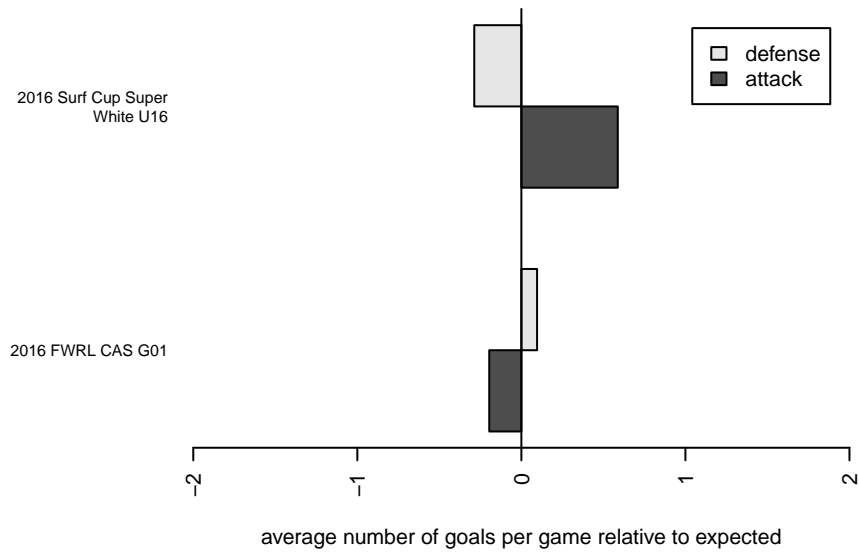

IE Surf Premier West G01

, CAS
G01 total strength=1784
attack=36.13 defense=25.39

alt names used:

Venues played:
2016 Surf Cup Super White U16
2016 FWRL CAS G01

**attack and defense variance (black dot)
relative to other teams
and top 10 in region**

**attack and defense rating
relative to others at age
and all opponents in last 13 months**

**attack and defense rating
relative to others at age
and all opponents in last 13 months**

Performance relative to 13 month average

Performance relative to 13 month average

Distribution of opponents
 Red = Lose zone, Blue = Win zone, Green = Even
 Black line separates win/lose zones

lot. A=Neither has attack advantage, B=Opponent has both attack and defense advantage, C=Opponent has both attack and defense disadvantage, D=Both have