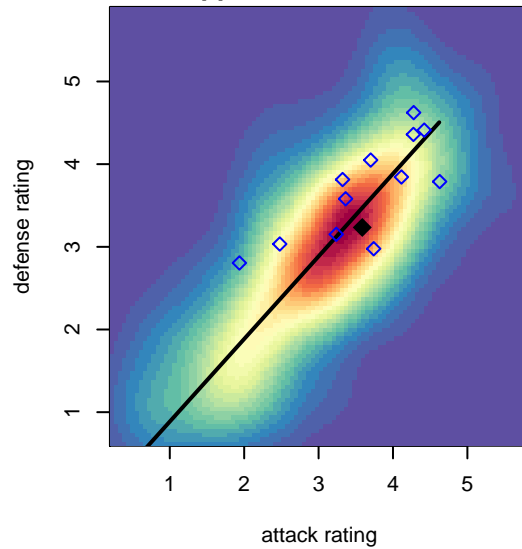

IE Surf Premier West G01

, CAS
G01 total strength=1784
attack=36.13 defense=25.39

alt names used:

Venues played:
2016 Surf Cup Super White U16
2016 FWRL CAS G01

**attack and defense variance (black dot)
relative to other teams
and top 10 in region**

**attack and defense rating
relative to others at age
and all opponents in last 13 months**

**attack and defense rating
relative to others at age
and all opponents in last 13 months**

Performance relative to 13 month average

Performance relative to 13 month average

Distribution of opponents
 Red = Lose zone, Blue = Win zone, Green = Even
 Black line separates win/lose zones

lot. A=Neither has attack advantage, B=Opponent has both attack and defense advantage, C=Opponent has both attack and defense disadvantage, D=Both have