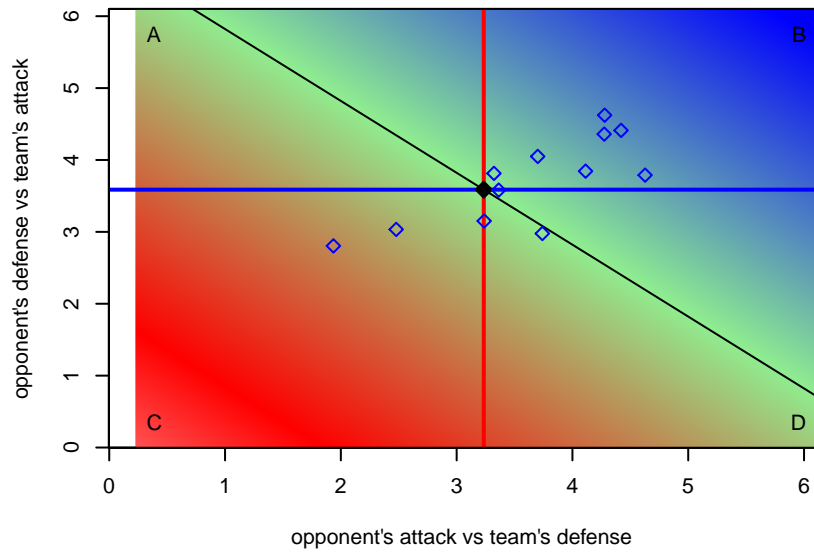

IE Surf Premier West G01

, CAS
G01 total strength=1784
attack=36.13 defense=25.39

alt names used:

Venues played:
2016 Surf Cup Super White U16
2016 FWRL CAS G01

**attack and defense variance (black dot)
relative to other teams
and top 10 in region**

**attack and defense rating
relative to others at age
and all opponents in last 13 months**

**attack and defense rating
relative to others at age
and all opponents in last 13 months**

Performance relative to 13 month average

Performance relative to 13 month average

Distribution of opponents
 Red = Lose zone, Blue = Win zone, Green = Even
 Black line separates win/lose zones

lot. A=Neither has attack advantage, B=Opponent has both attack and defense advantage, C=Opponent has both attack and defense disadvantage, D=Both have