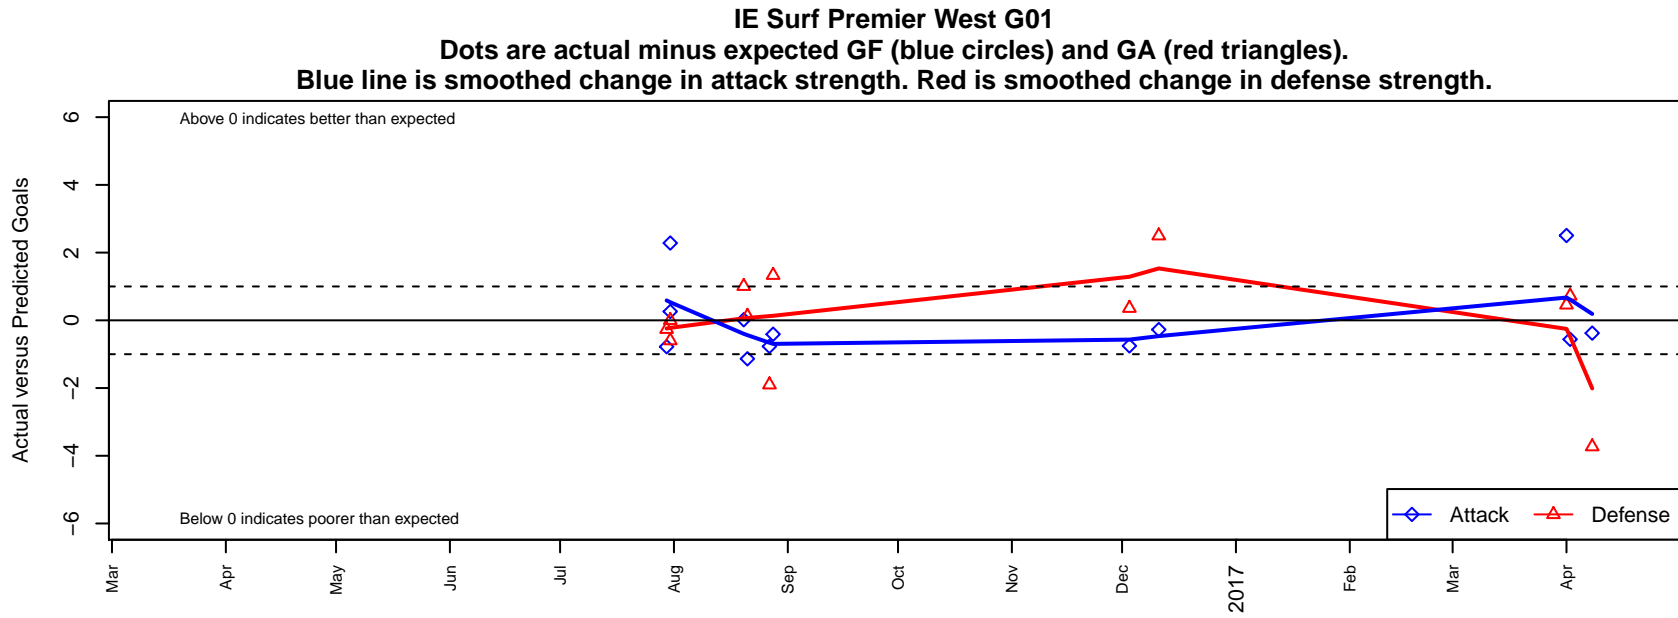

IE Surf Premier West G01

, CAS
G01 total strength=1784
attack=36.13 defense=25.39

alt names used:

Venues played:
2016 Surf Cup Super White U16
2016 FWRL CAS G01

**attack and defense variance (black dot)
relative to other teams
and top 10 in region**

**attack and defense rating
relative to others at age
and all opponents in last 13 months**

**attack and defense rating
relative to others at age
and all opponents in last 13 months**

Performance relative to 13 month average

Performance relative to 13 month average

Distribution of opponents
 Red = Lose zone, Blue = Win zone, Green = Even
 Black line separates win/lose zones

lot. A=Neither has attack advantage, B=Opponent has both attack and defense advantage, C=Opponent has both attack and defense disadvantage, D=Both have