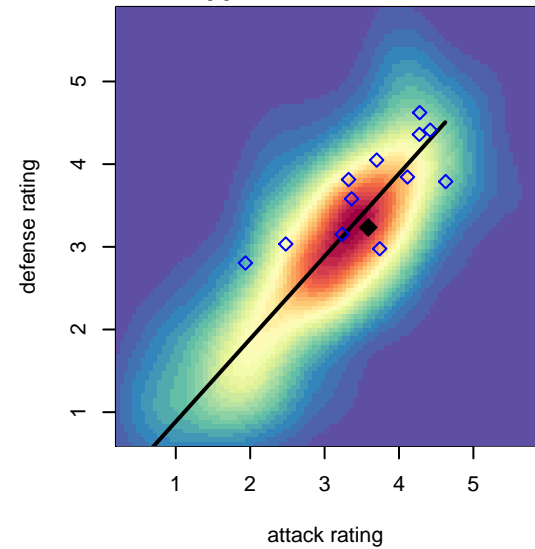

IE Surf Premier West G01

, CAS
G01 total strength=1784
attack=36.13 defense=25.39

alt names used:

Venues played:
2016 Surf Cup Super White U16
2016 FWRL CAS G01

**attack and defense variance (black dot)
relative to other teams
and top 10 in region**

**attack and defense rating
relative to others at age
and all opponents in last 13 months**

**attack and defense rating
relative to others at age
and all opponents in last 13 months**

Performance relative to 13 month average

Performance relative to 13 month average

Distribution of opponents
 Red = Lose zone, Blue = Win zone, Green = Even
 Black line separates win/lose zones

lot. A=Neither has attack advantage, B=Opponent has both attack and defense advantage, C=Opponent has both attack and defense disadvantage, D=Both have